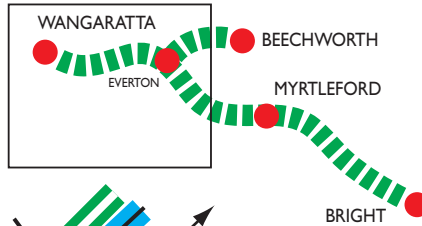

SECTION 1: WANGARATTA TO EVERTON

- 31km Side Trips
- Minor Roads
- Major Roads
- Rail Trail, Station, Distance, Bridge

- Visitor Information
- Toilets
- Water
- Food/Shops
- Picnic Area
- Camping
- Accommodation
- Caravan Park
- Telephone
- Swimming
- Winery
- Bike Hire / Shop
- Parking

© Murray to the Mountains Rail Trail Management Committee (www.railtrail.com.au)
 © Open Spaces Publishing (www.osp.com.au)

WANGARATTA