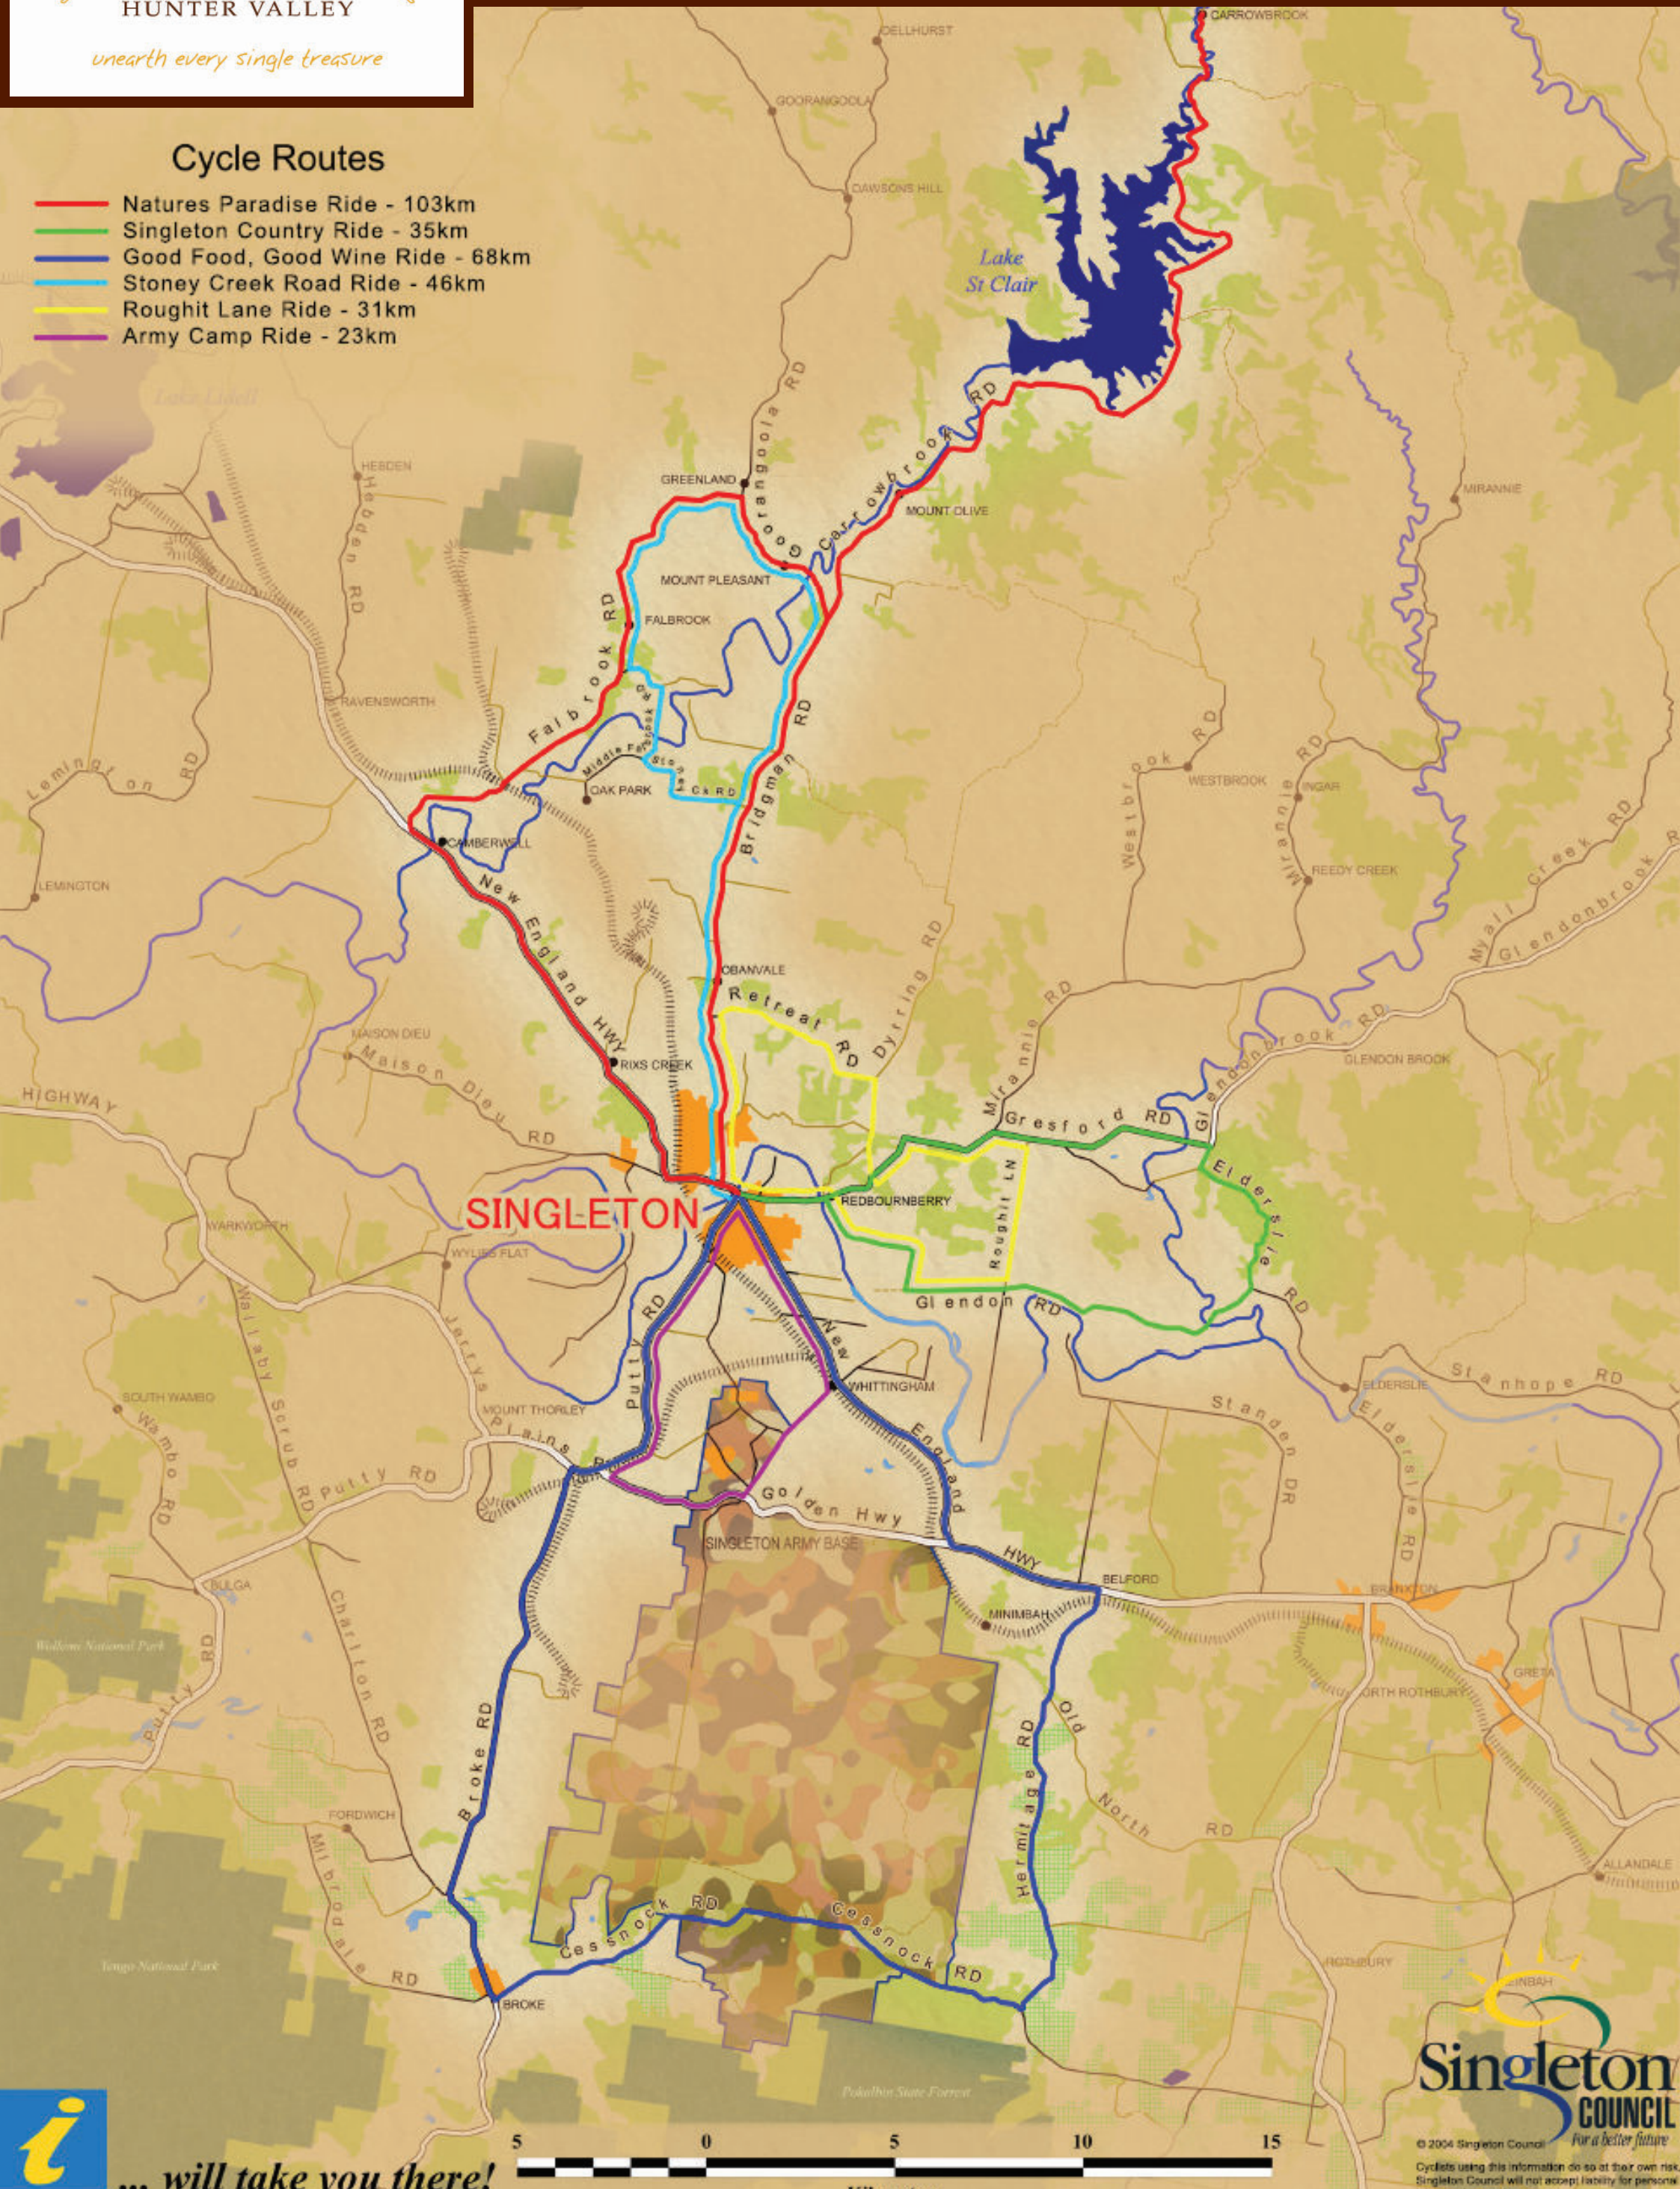

Cycle Map

Cycle Routes

- Natures Paradise Ride - 103km
- Singleton Country Ride - 35km
- Good Food, Good Wine Ride - 68km
- Stoney Creek Road Ride - 46km
- Roughit Lane Ride - 31km
- Army Camp Ride - 23km

... will take you there!