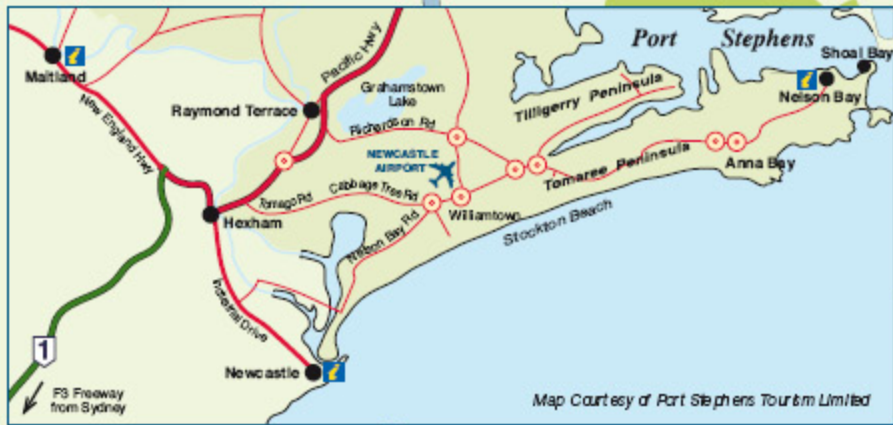

MAP 2 Newcastle

NOT TO SCALE