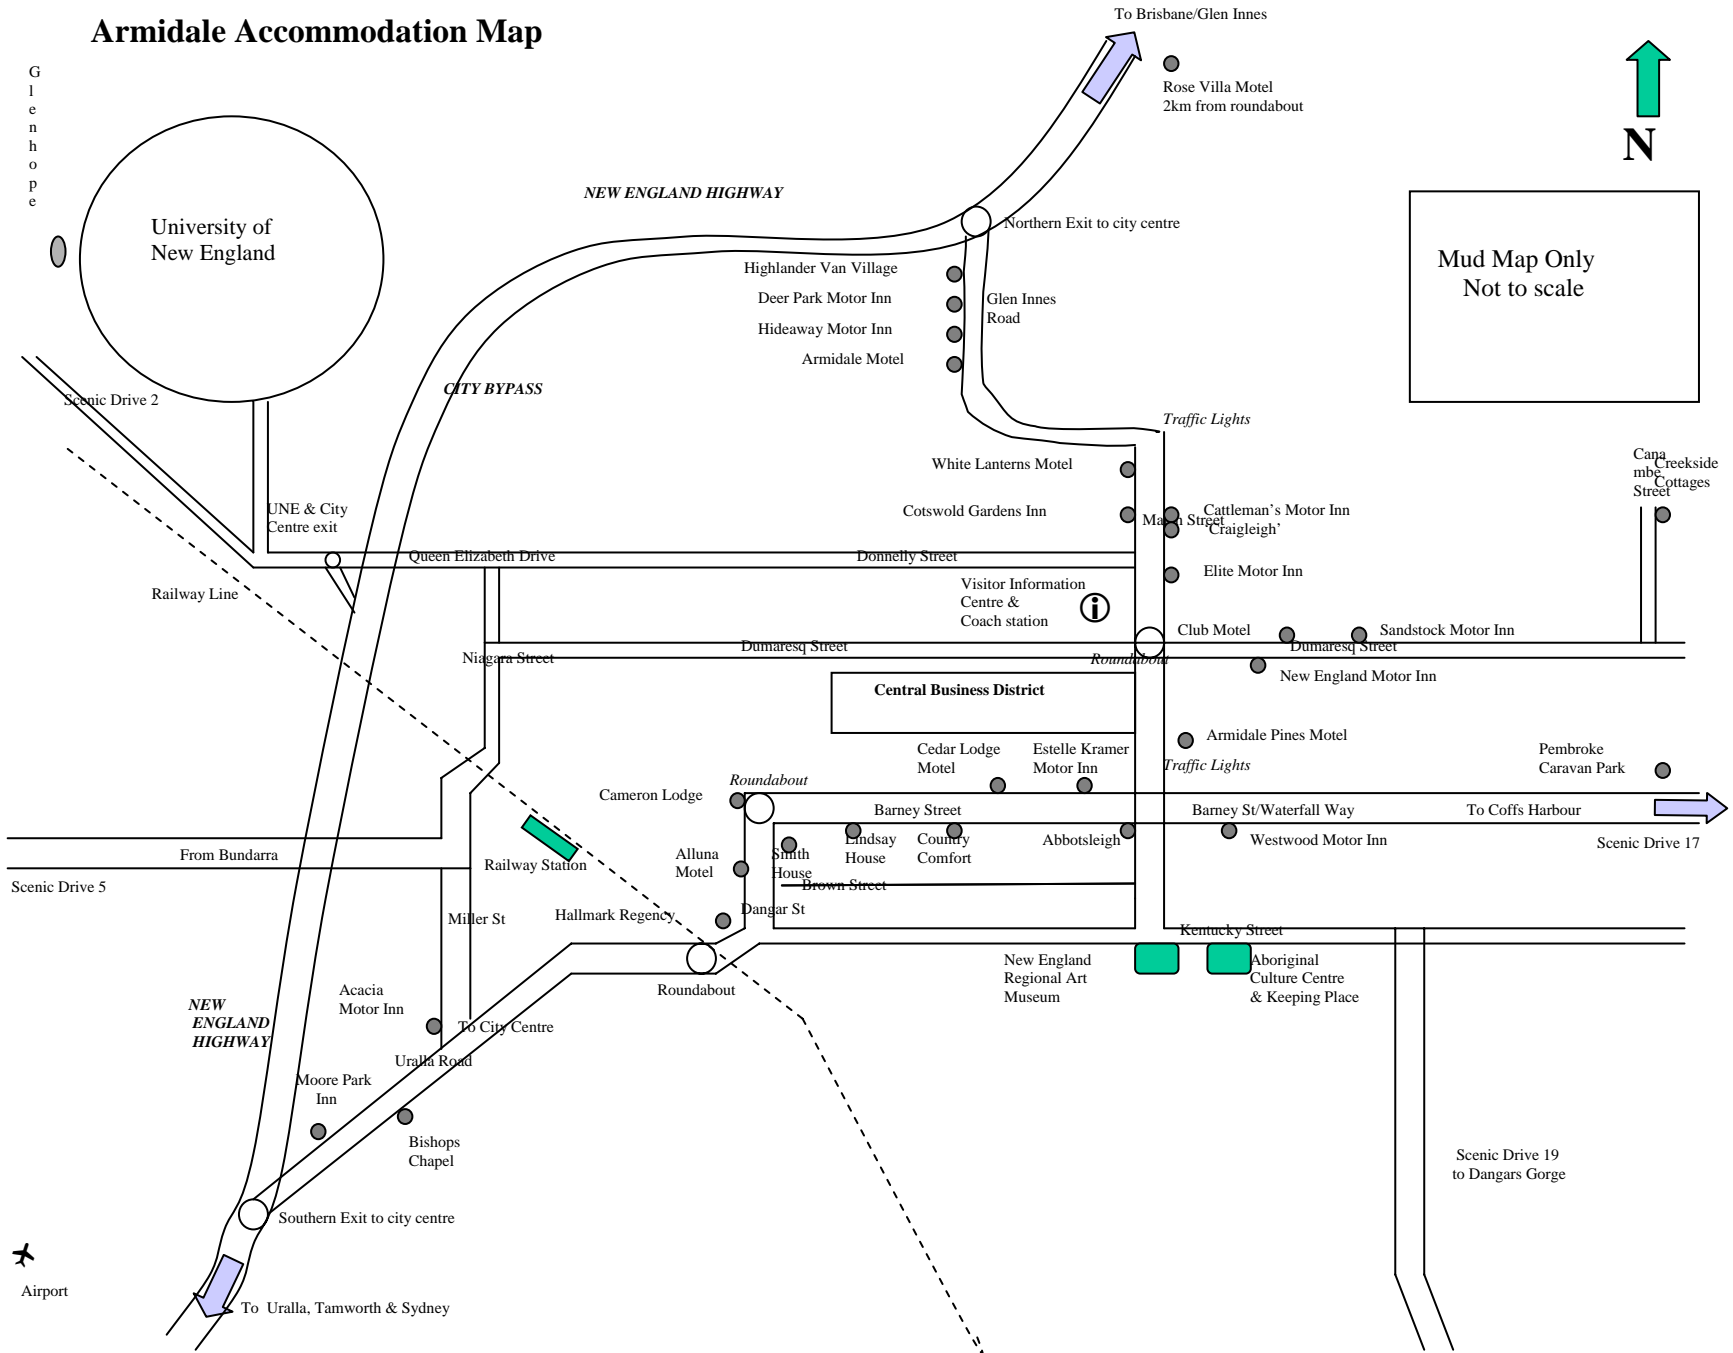

Armidale Accommodation Map

Armidale City Centre Map

National Parks and Wildlife Service
 Inside the McCarthy Building
 Faulkner Street, Armidale
 02 6776 0000

Bowling Club
 Dumaresq Street, Armidale
 02 6772 5666

Ex Services Club
 Dumaresq Street, Armidale
 02 6772 1366

25 April, 2007

- ⓘ=Information I=Internet Access M=Motel H=Hotel C=Chemist
- B & B= Bed & Breakfast ⛔=Churches Ⓟ=Parking Ⓜ=Roundabout