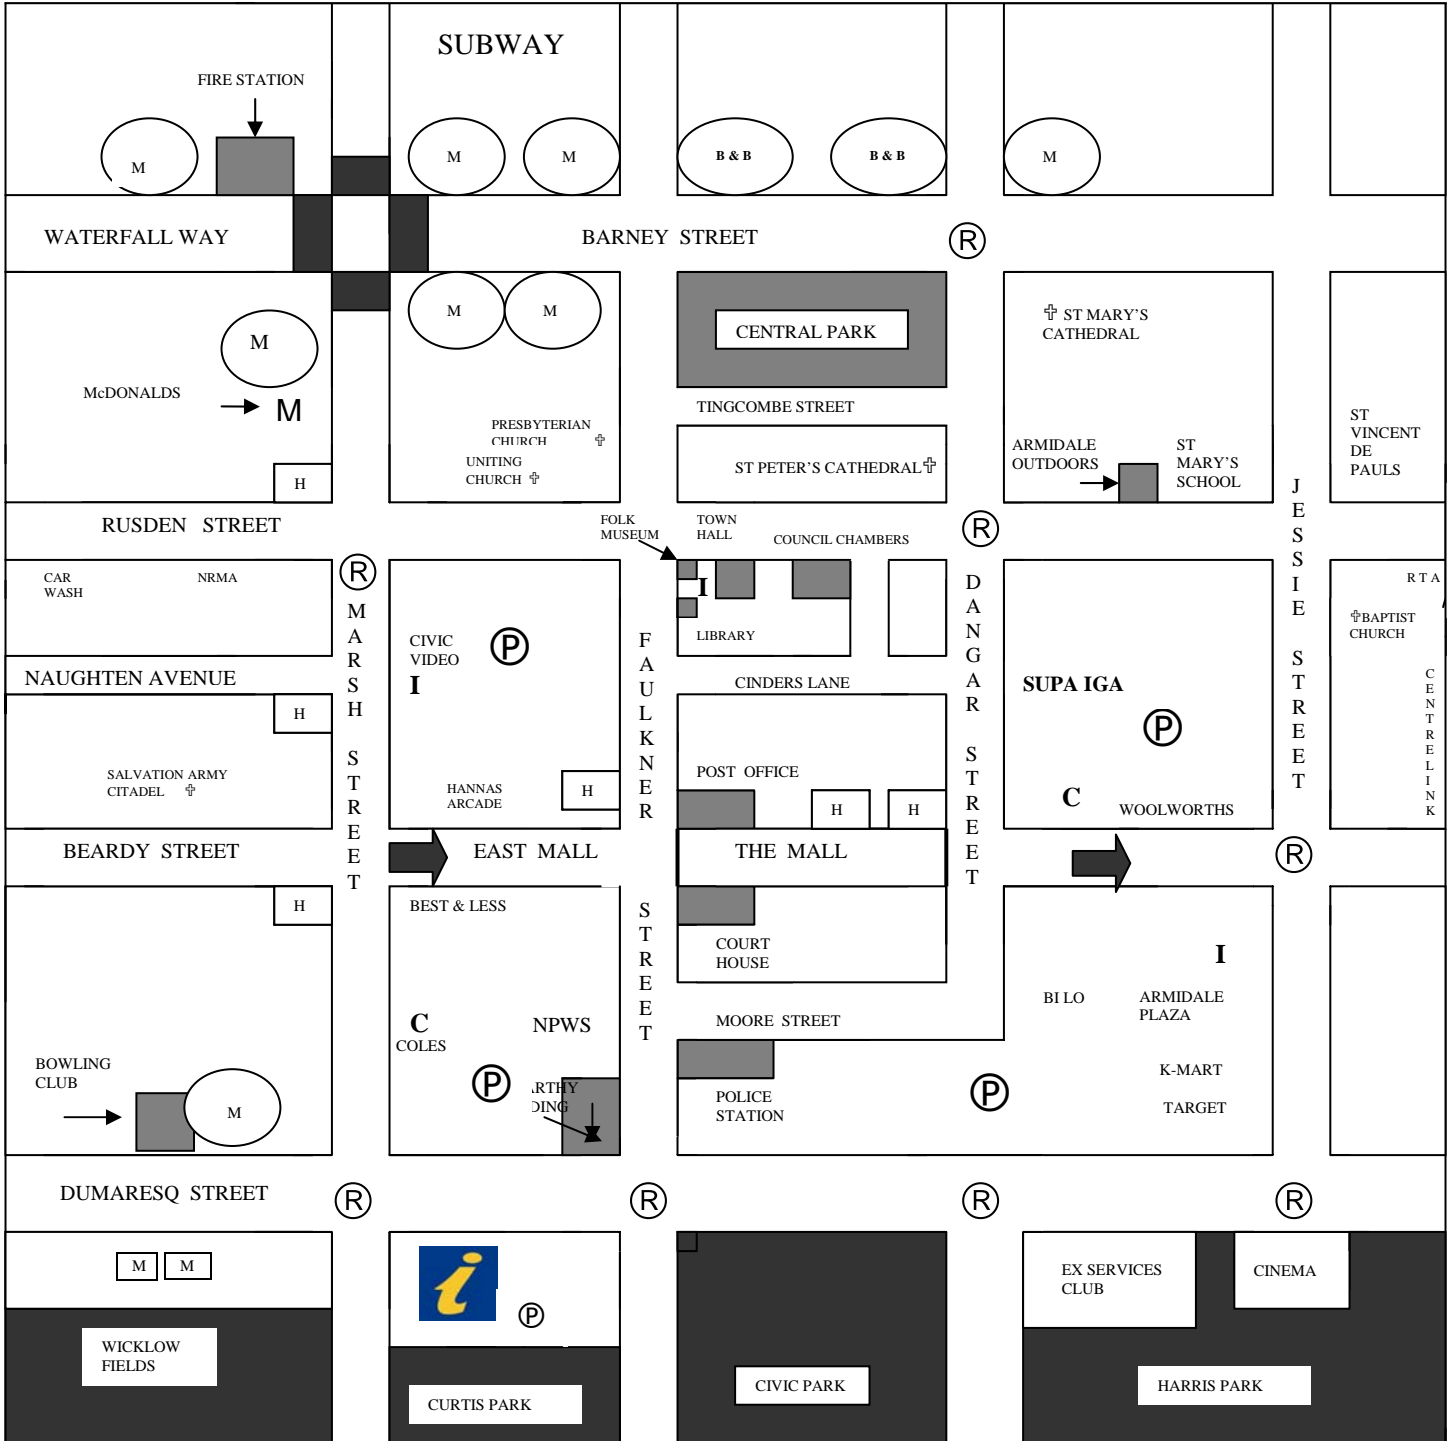

Armidale Accommodation Map

Armidale City Centre Map

National Parks and Wildlife Service
 Inside the McCarthy Building
 Faulkner Street, Armidale
 02 6776 0000

Bowling Club
 Dumaresq Street, Armidale
 02 6772 5666

Ex Services Club
 Dumaresq Street, Armidale
 02 6772 1366

25 April, 2007

- ⓘ=Information I=Internet Access M=Motel H=Hotel C=Chemist
- B & B= Bed & Breakfast ⛔=Churches Ⓟ=Parking Ⓜ=Roundabout